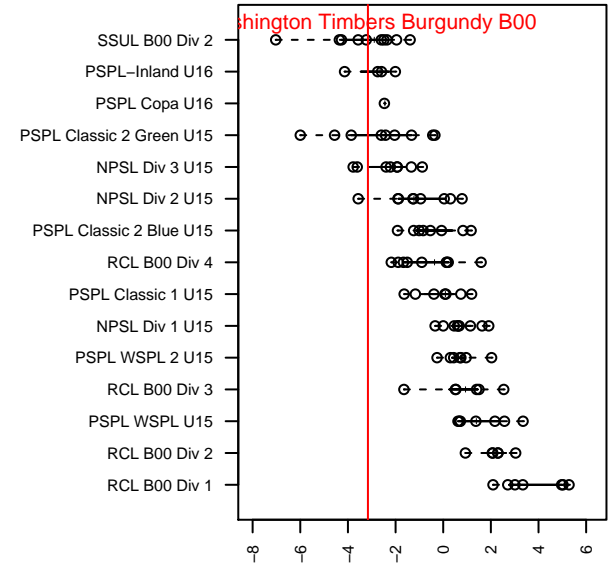

Washington Timbers Burgundy B00

Washington Timbers
 Vancouver, WA
 B00 total strength=933
 attack=2.22 defense=1.13
 fall league = PTT B97 BHS

alt names used:
 WTFC B00 Burgundy
 WA Timbers B00 Burgundy

Venues played:
 2015 Mt Hood Challenge U15
 2015 Summer Slam Gold/Silver U15
 2015 PTT B97 BHS

Washington Timbers Burgundy B00
 Dots are actual minus expected GF (blue circles) and GA (red triangles).
 Blue line is smoothed change in attack strength. Red is smoothed change in defense strength.

**attack and defense variance (black dot)
relative to other teams
and top 10 in region**

**attack and defense rating
relative to others at age
and all opponents in last 13 months**

Performance relative to 13 month average